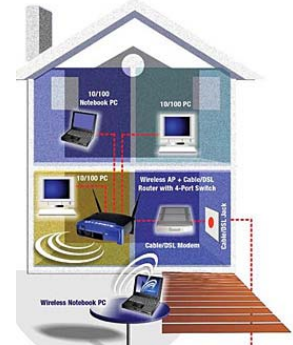

COMPUSA DIGITAL LIVING

CompUSA Digital Living and Priest Development are proud to present the following Promenade Square technology options:

iCEBOX Flip Screen w/Cabinet*

\$2929

The iCEBOX flip screen is the perfect all-in-one entertainment center for the kitchen, features include: TV, internet, DVD/CD, FM radio, home video monitoring, touch screen, remote and keyboard.

Plasma Display*

\$2950

Your new smart home would not be complete without a Viewsonic HDTV plasma display, Pioneer and Sony models are also available.

Home Networking

Have CompUSA take the "work" out of networking and install your new home network. We will connect 2 PC's, 1 printer, network router and a broadband modem. (All parts and cabling sold separately.)